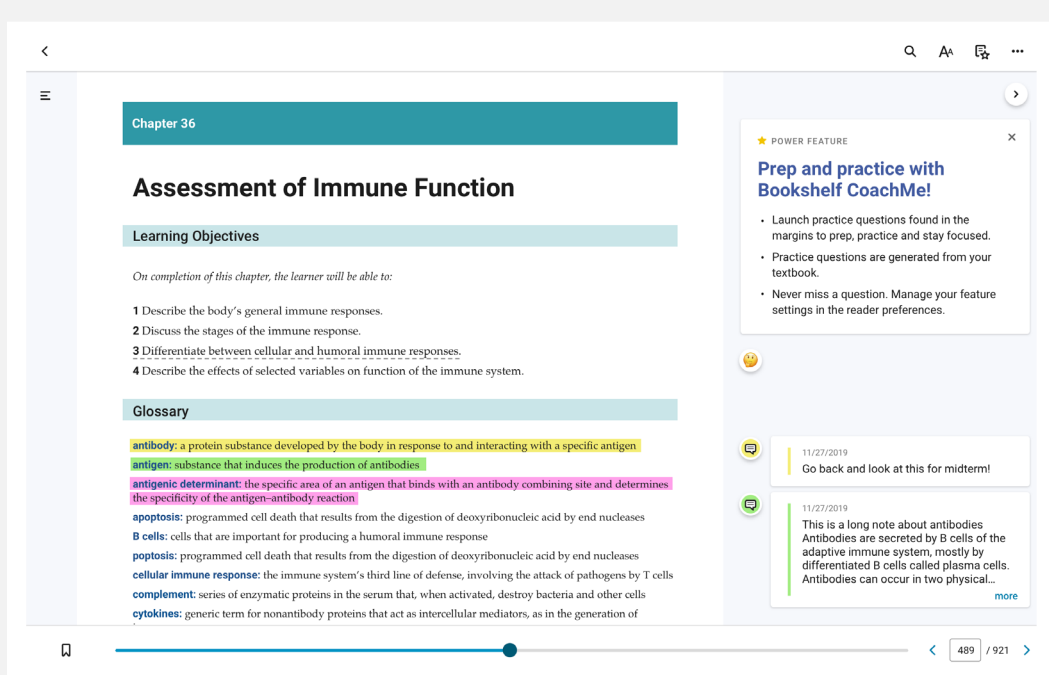

# Prepare. Practice. Focus.

Prepare, practice, and focus takes on a whole new meaning with Bookshelf's newest feature, Bookshelf CoachMe™. Students have one place to learn it all with free practice questions and knowledge checks throughout their etext.

## What is Bookshelf CoachMe?

Bookshelf CoachMe is a free, built-in study coach that provides embedded practice throughout the etext, offering "in the moment" learner engagement and low-stakes confirmation of the material. Students prepare, practice, and focus all in one place, so they show up to class confident and ready to learn.